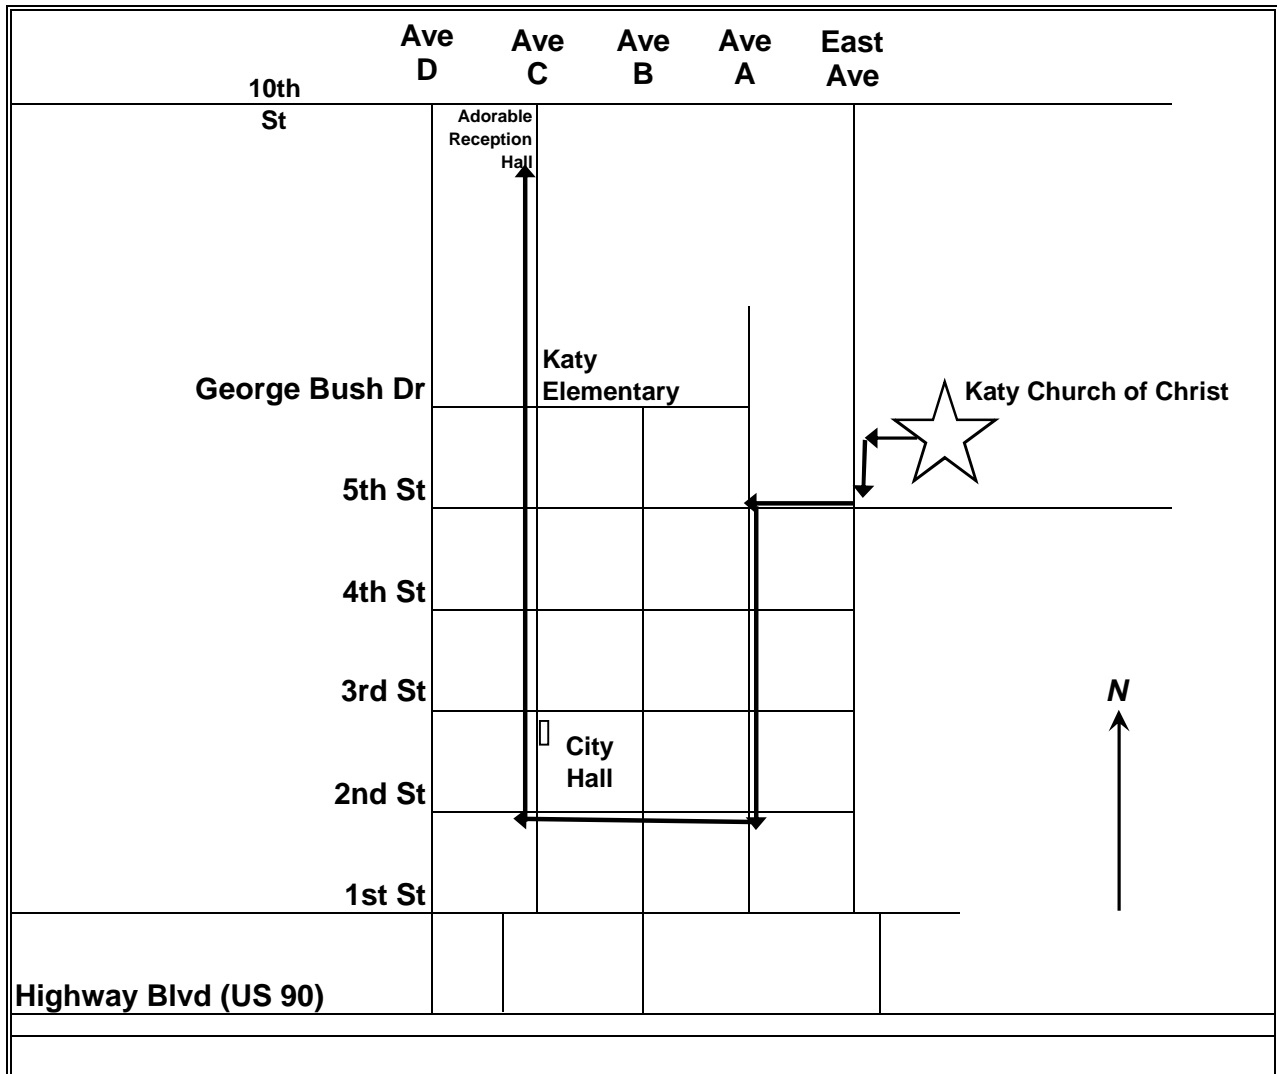

2017 Rice Harvest Festival Parade

October 7, 2017

Start: 10:00 AM

Line-Up: 9:00 AM

PARADE ROUTE
 Start at Katy Church of Christ at 5458 5th St.
 Go South on East Ave to 5th St.
 Go West on 5th St to Ave A.
 Go South on Ave A to 2nd St.
 Go West on 2nd St to Ave C.
 Go North on Ave C to 10th St (Adorable Reception Hall)